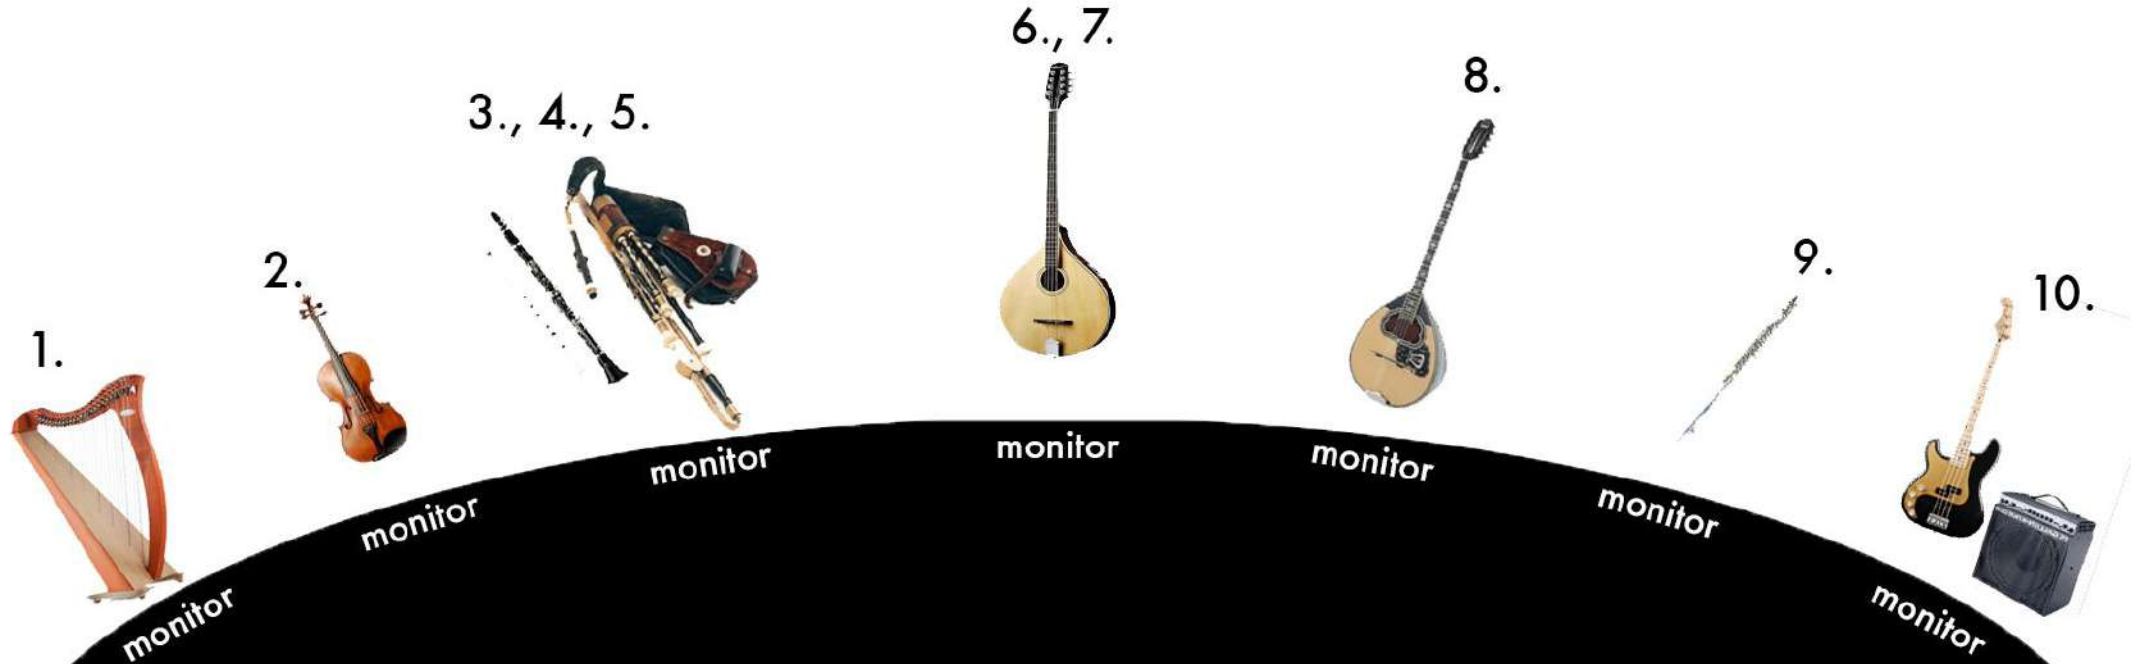

# HELLAS ENSEMBLE

Channel	Name	Instrument	Requirement
1.	Lucia	Harp	D.I. Out
2.	Robert	Violin	Wireless Jack D.i. Out
3.	Paul	Clarinet/Whistle	Mic
4.	Paul	Uilleann Pipes	Drone Mic
5.	Paul	Uilleann Pipes	Chanter Mic
6.	Martin	Vocal	Mic
7.	Martin	Irish Bouzouki	D.I. Out
8.	Nikos	Greek Bouzouki	D.I. Out
9.	Amanda	Flute	Mic
10.	Marc	Electric Bass	Line Out Bass Amp